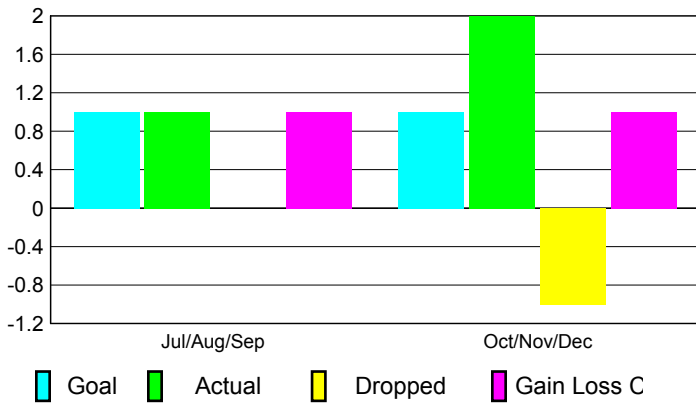

## CLUBS

Club Results  
2010-2011

Clubs  
2009-2010

Month	New Club Goal	Actual New Clubs	Actual Dropped Clubs	Gain/Loss of Clubs	Gain/Loss of Clubs
Jul/Aug/Sep	1	1	0	1	1
Oct/Nov/Dec	1	2	-1	1	0
<b>Totals</b>	<b>2</b>	<b>3</b>	<b>-1</b>	<b>2</b>	<b>1</b>

### Club Results 2010-2011

Goal, New, Dropped, Gain/Loss

### Comparison of Club Gain/Loss

Current Year Compared to the Previous Year