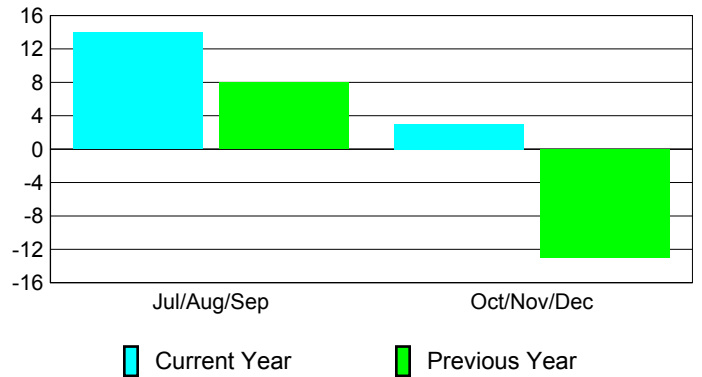

Comparison of Membership Gain/Loss

Current Year Compared to the Previous Year