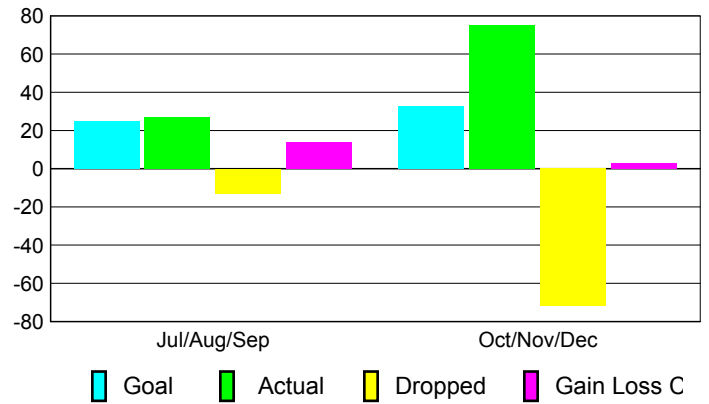

### YTD Status Quo Clubs 2010-2011

Status Quo Clubs Compared to Status Quo Members

## MEMBERSHIP

Membership Results  
2010-2011

Membership  
2009-2010

Month	Net Memb Goal	Actual New Memb	Actual Dropped Memb	Gain/Loss of Memb	Gain/Loss of Memb
Jul/Aug/Sep	25	27	-13	14	8
Oct/Nov/Dec	33	75	-72	3	-13
<b>Totals</b>	<b>58</b>	<b>102</b>	<b>-85</b>	<b>17</b>	<b>-5</b>

### Membership Results 2010-2011

Goal, New, Dropped, Gain/Loss

### Comparison of Membership Gain/Loss

Current Year Compared to the Previous Year